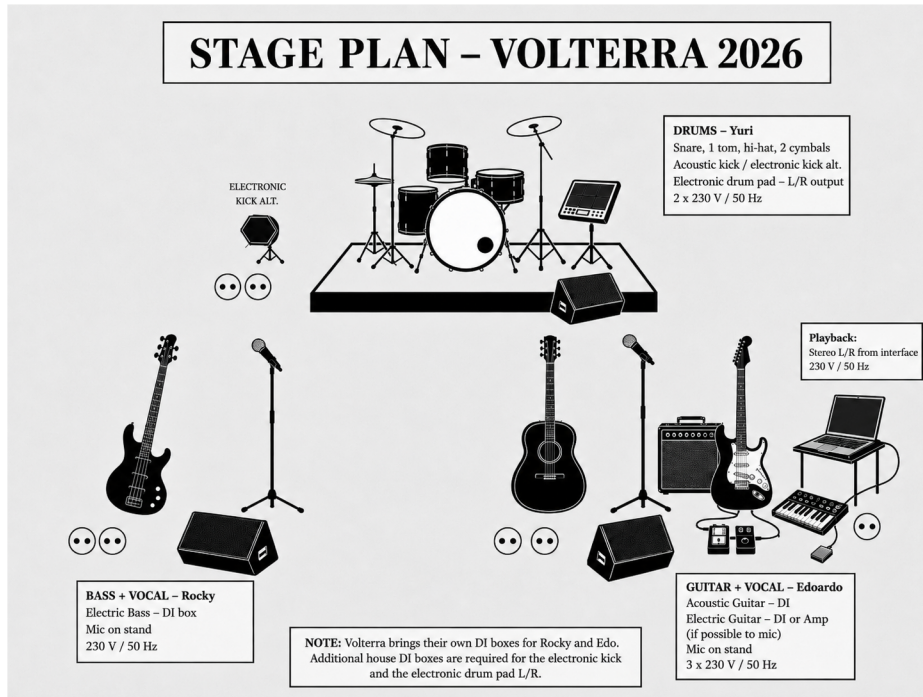

STAGE PLAN – VOLTERRA 2026

TECHNICAL RIDER VOLTERRA 2026

VOLTERRA is a live duo / trio performing with backing tracks (L/R). Bass, guitars and playback run directly to the PA through DI boxes. Drums are used on trio shows only and can be adapted to the room and available channels.

Ch	Input	Performer / Notes
1	Vocal	Rocky
2	Bass DI	Rocky
3	Vocal	Edoardo
4	Acoustic Guitar DI	Edoardo
5	Electric Guitar DI	Edoardo
6	Backing Track L	
7	Backing Track R	
8	Electronic Kick DI or Acoustic Kick Mic	Yuri (trio only)
9	Drum Pad L DI	Yuri (trio only)
10	Drum Pad R DI	Yuri (trio only)
11	Snare Mic	Yuri (trio only)
12	Overhead / Cymbal L	Yuri (trio only)
13	Overhead / Cymbal R	Yuri (trio only)
14	Tom Mic	optional if available

Organizer requirements

- Quality PA system appropriate to the venue size.
- 2 vocal microphones with stands.
- Volterra brings their own DI boxes for bass, acoustic guitar, electric guitar, and playback L/R.
- For trio shows: please provide additional DI boxes for electronic kick and electronic drum pad L/R.
- For trio shows: preferred drum mics are snare + overhead/cymbal L + overhead/cymbal R; tom mic appreciated if available.
- 230V power outlets on stage: 1 by Rocky, 3 by Edoardo, 2 by drums.
- Safe and stable stage.
- Adequate backstage / prep area when possible.
- Setup can be adapted to the venue's technical possibilities.